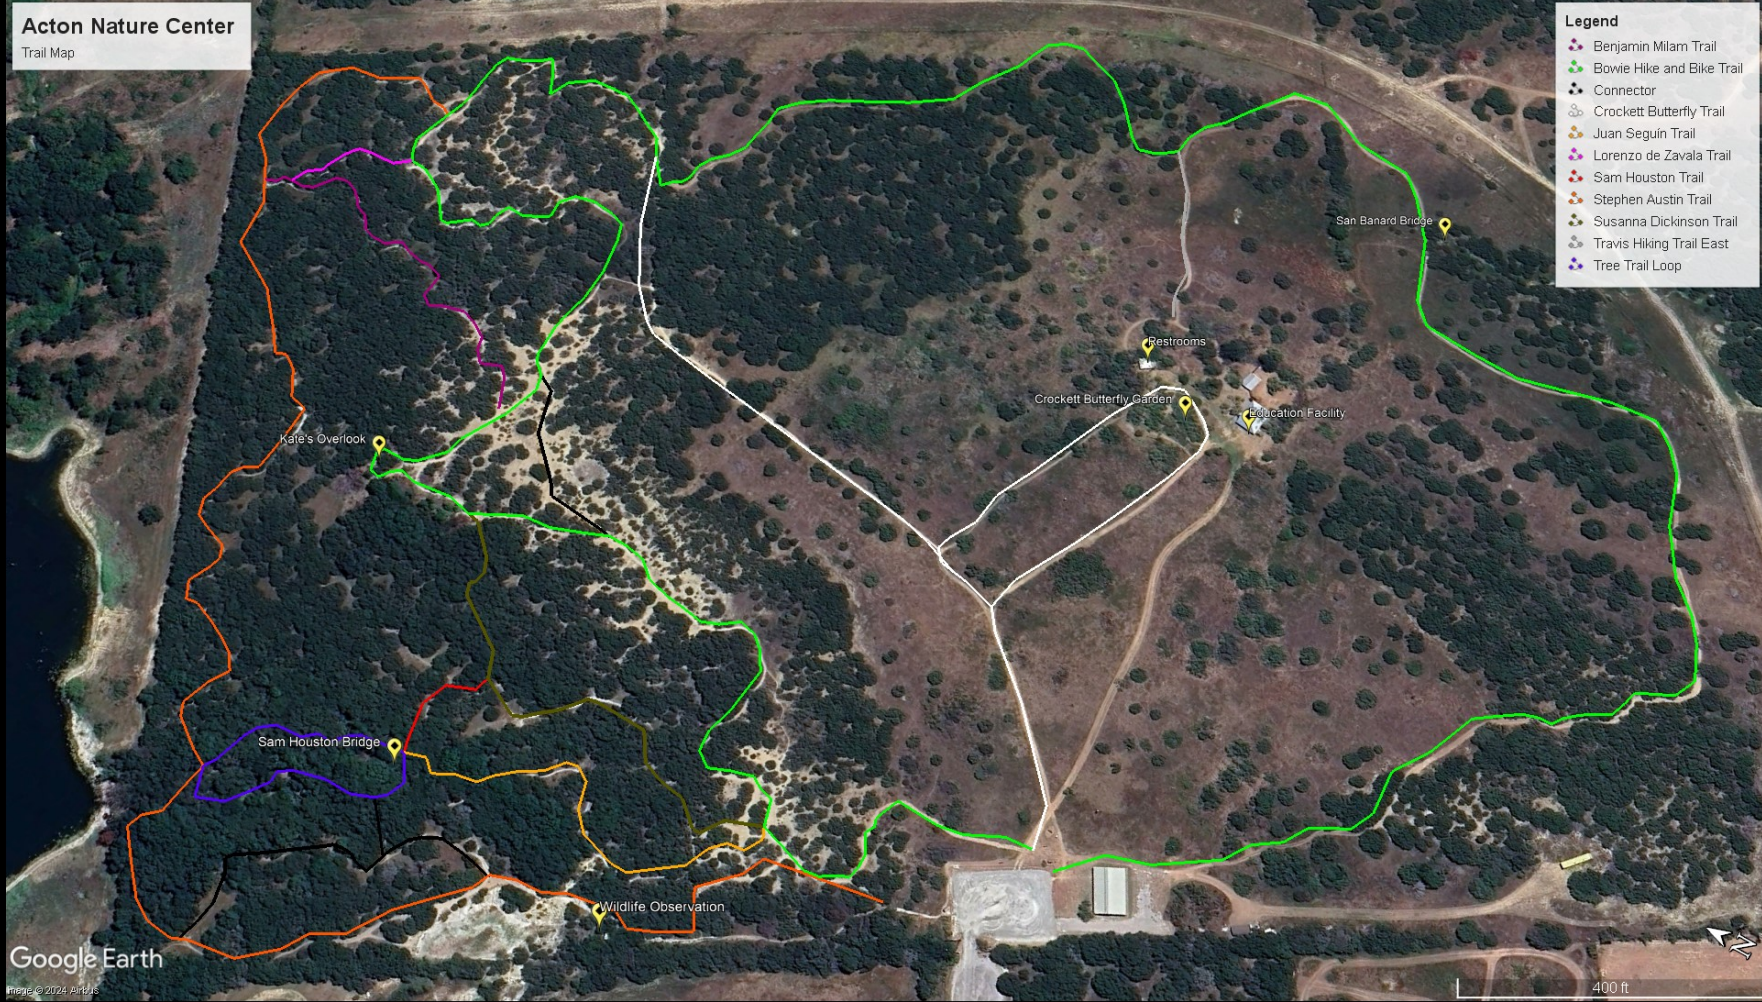

Acton Nature Center
Trail Map

- Legend**
- Benjamin Milam Trail
 - Bowie Hike and Bike Trail
 - Connector
 - Crockett Butterfly Trail
 - Juan Seguin Trail
 - Lorenzo de Zavala Trail
 - Sam Houston Trail
 - Stephen Austin Trail
 - Susanna Dickinson Trail
 - Travis Hiking Trail East
 - Tree Trail Loop